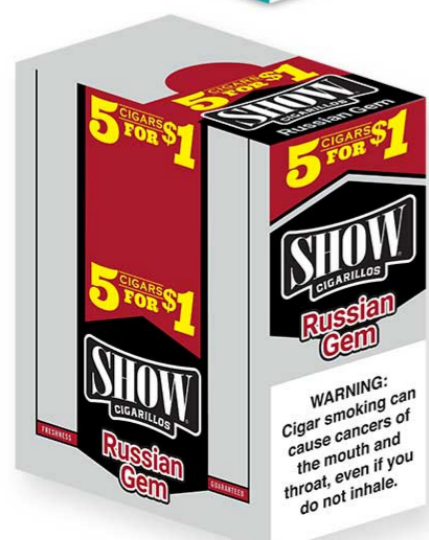

470 - ICE

POUCH

BOX

MASTER CASE

WARNING:

Cigars are not a safe alternative to cigarettes.

5 for \$1 Straight

INNER PACK	CASE	CASE CUBE	CASE WEIGHT
15/5	24	2.37	18.75 LB
CASE DIMENSION (L" X W" X H")			PALLET DIMENSION
19 x 13 3/4 x 15 3/4			7x5x35

457 - MANGO

POUCH

BOX

MASTER CASE

474 - BLACK CHERRY

POUCH

BOX

MASTER CASE

475 - GREEN SWEET

POUCH

BOX

MASTER CASE

WARNING: Cigars are not a safe alternative to cigarettes.

5 for \$1 Straight

INNER PACK	CASE	CASE CUBE	CASE WEIGHT
15/5	24	2.37	18.75 LB
CASE DIMENSION (L" X W" X H")			PALLET DIMENSION
19 x 13 3/4 x 15 3/4			7x5x35

482 - JAMAICAN BUZZ

POUCH

BOX

MASTER CASE

479 - MOTA ISLAND

POUCH

BOX

MASTER CASE